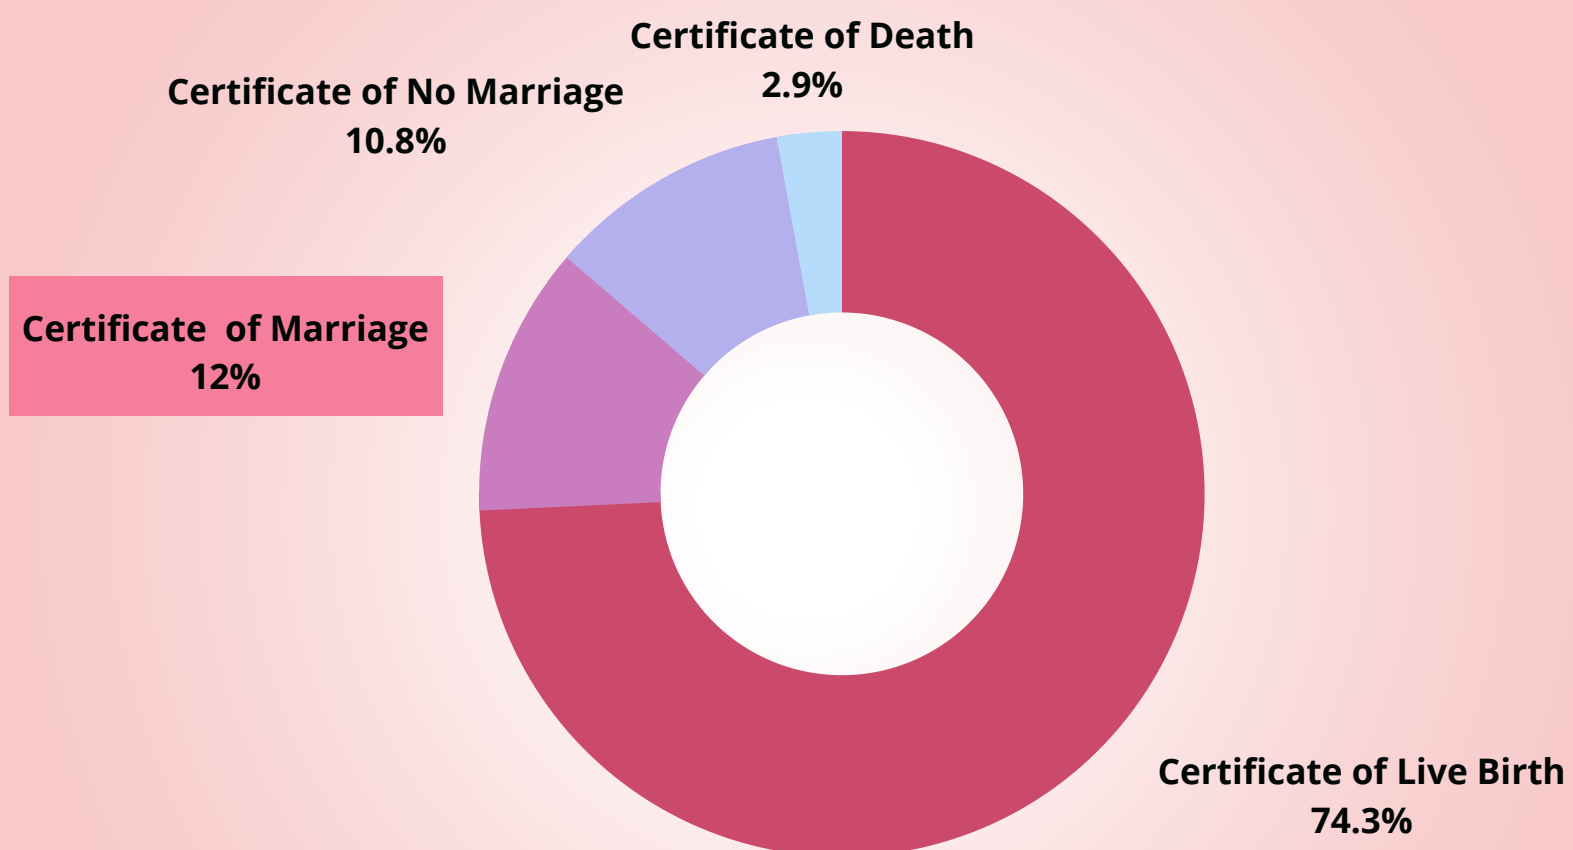

## Issuance of Certificate of Marriage of CRS Zamboanga City Serbilis Outlet : June 2022

↑ **2,933**  
June 2022

↓ **1,877**  
June 2021

↑ **1,896**  
June 2020

### MARRIAGE

is a special contract of permanent union between a man and a woman entered into in accordance with law for the establishment of conjugal and family life.

Percentage Distribution of Issued Civil Registry Documents by Type for the month of June 2022