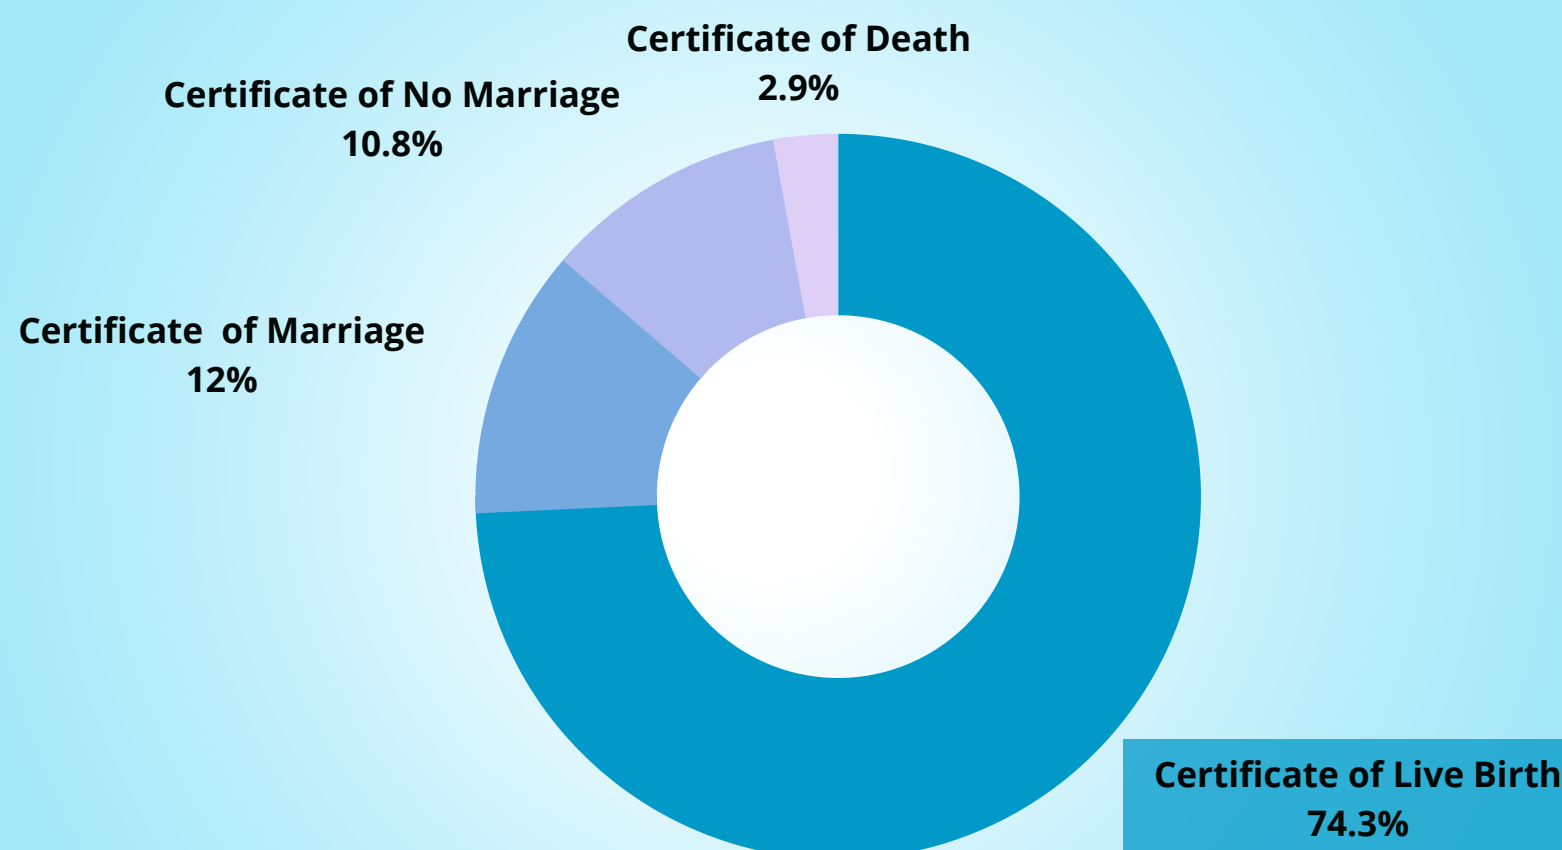

Civil Registration and Vital Statistics

Ref. No. IG-R0922-052

Release Date: 29 July 2022

Issuance of Certificate of Live Birth of CRS Zamboanga City Serbilis Outlet : June 2022

LIVE BIRTH

is the complete expulsion or extraction of a product of conception from its mother irrespective of the duration of the pregnancy, which after such separation, breathes or shows any evidence of life, such as beating of the heart, pulsation of the umbilical cord, or definite movement of voluntary muscles, whether or not the umbilical cord has been cut or the placenta is attached-each product of such a birth is considered live born.