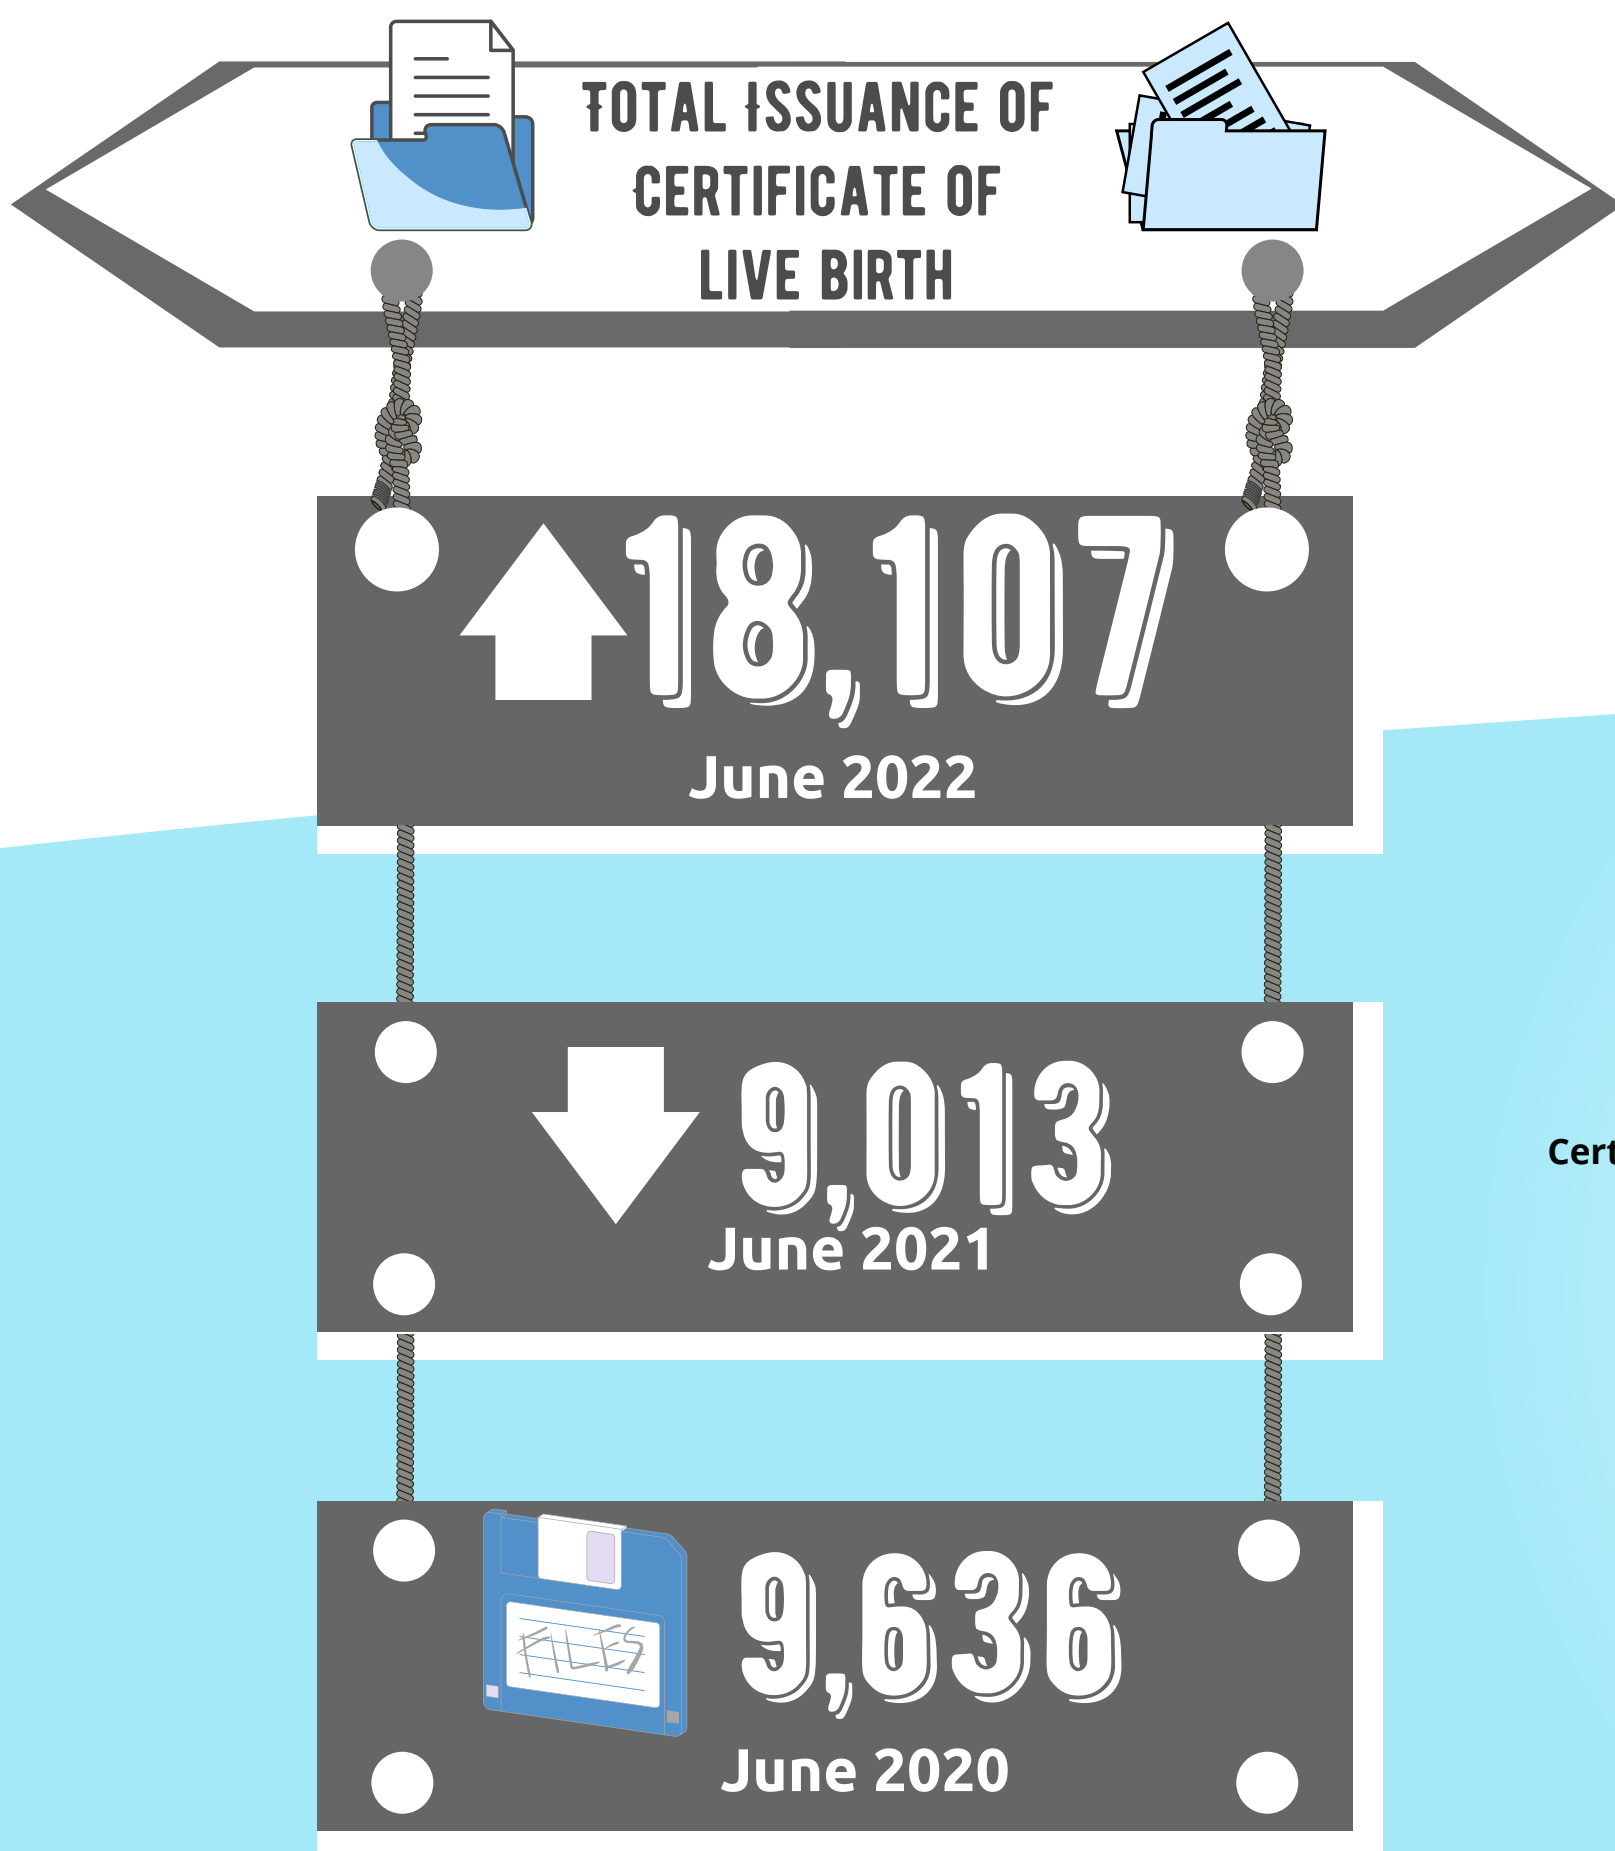

Civil Registration and Vital Statistics

Ref. No. IG-R0922-052

Release Date: 29 July 2022

Issuance of Certificate of Live Birth of CRS Zamboanga City Serbilis Outlet : June 2022

LIVE BIRTH

is the complete expulsion or extraction of a product of conception from its mother irrespective of the duration of the pregnancy, which after such separation, breathes or shows any evidence of life, such as beating of the heart, pulsation of the umbilical cord, or definite movement of voluntary muscles, whether or not the umbilical cord has been cut or the placenta is attached-each product of such a birth is considered live born.

Percentage Distribution of Issued Civil Registry Documents by Type for the month of June 2022

Source: Month-to-Date Volume of Transactions by Transaction Type, CRS Zamboanga City Serbilis Outlet