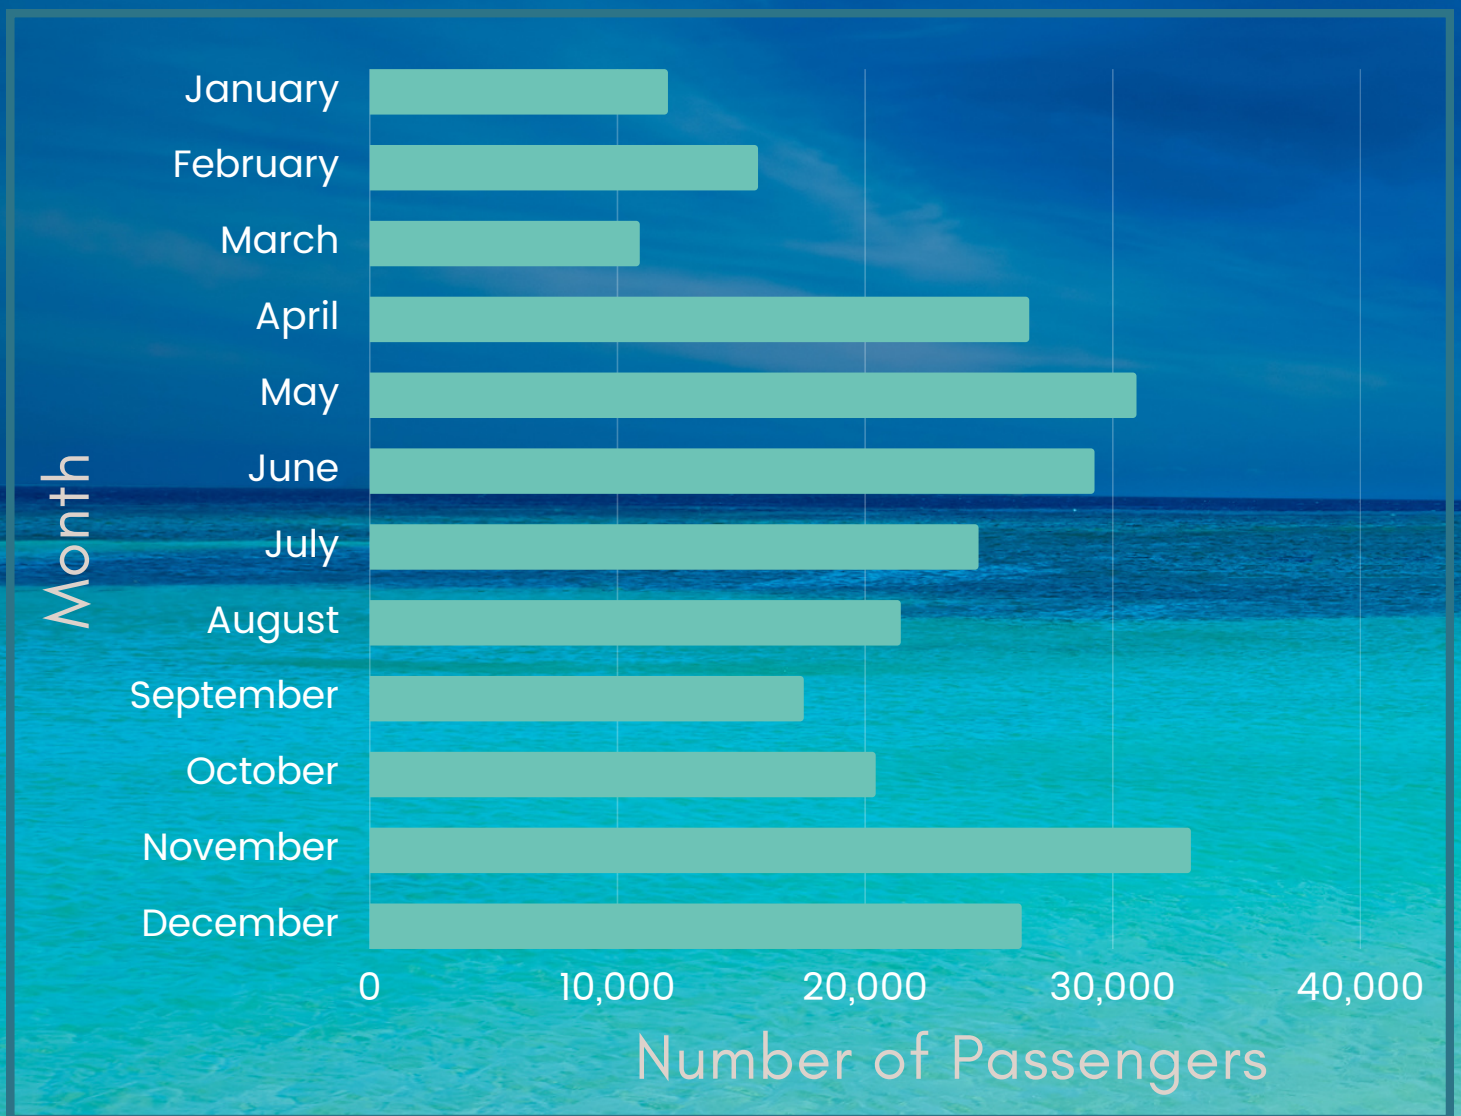

Philippine Statistics Authority

Zamboanga Del Norte

Domestic Trade Statistics Passenger for Year 2022 (Preliminary)

Domestic voyages both traveling from Dapitan City to Dumaguete City and Dipolog City to Cebu City.

249,251

Total Passengers
for the Year 2022