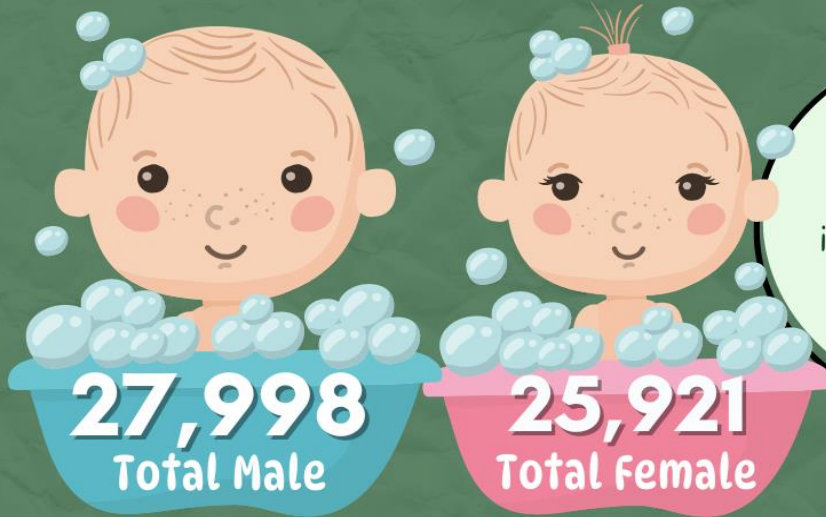

CIVIL REGISTRATION AND VITAL STATISTICS

Ref. No. IG-R0924-051

Release: 30 August 2024

VITAL EVENTS IN ZAMBOANGA PENINSULA

JANUARY- DECEMBER 2023 (PRELIMINARY AS OF 30 JUNE 2024)

LIVE BIRTH

occurs when a product of conception is completely extracted from its mother, irrespective of pregnancy duration, and after separation, shows signs of life, including heartbeat, umbilical cord pulsation, or voluntary muscle movement.

11,969
Total Marriages

MARRIAGE

refers to the legal contract for a man and woman to establish conjugal and family life, governed by law and property relations within the Family Code of the Philippines, with no stipulation.

9,856
Total Female

13,357
Total Male

DEATH

is a permanent disappearance of all evidence of life at any time after live birth has taken place (postnatal cessation of vital functions without capability of resuscitation).