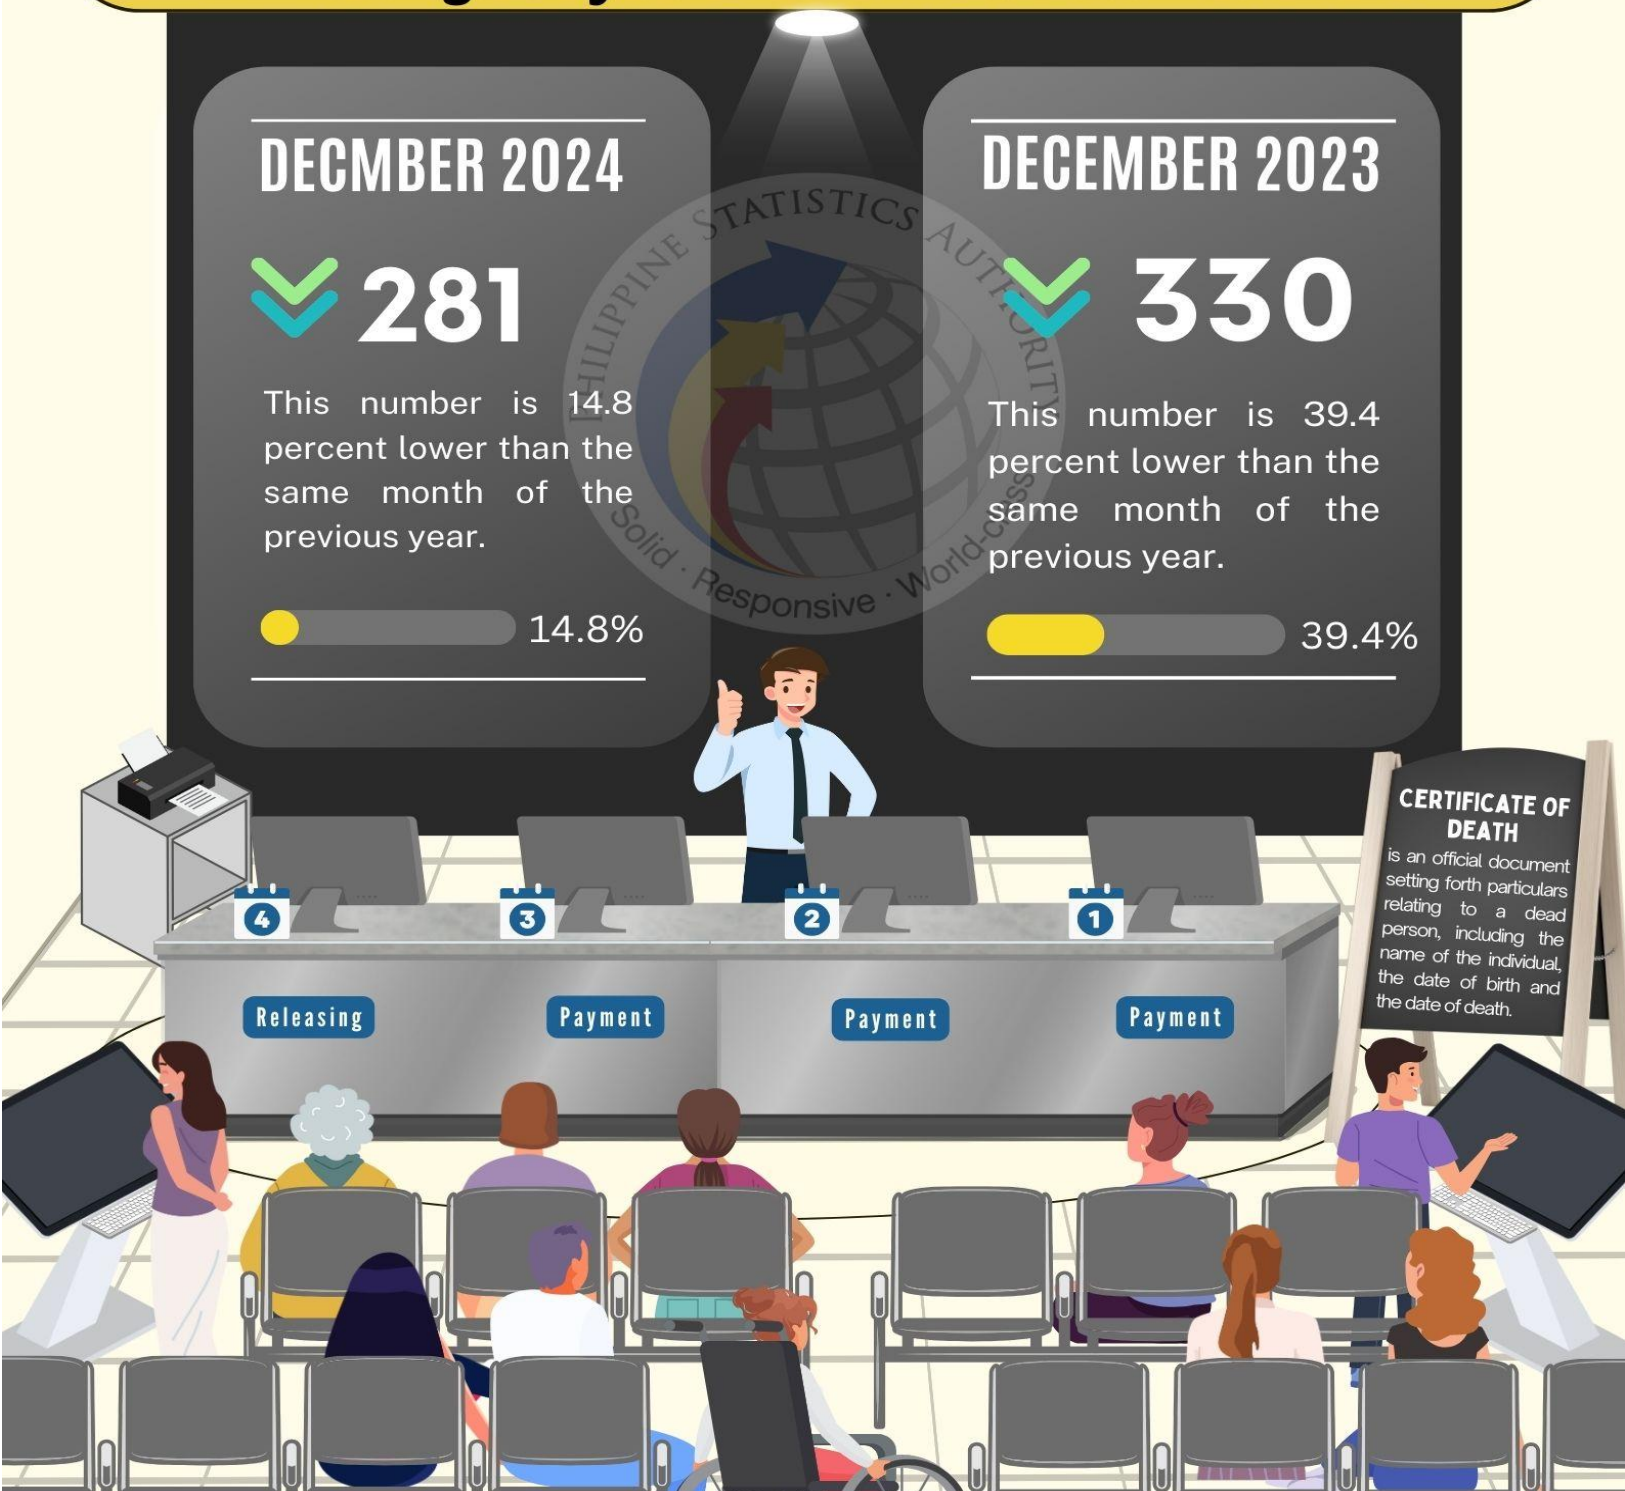

### DECEMBER 2024

✓✓ **281**

This number is 14.8 percent lower than the same month of the previous year.

14.8%

### DECEMBER 2023

✓✓ **330**

This number is 39.4 percent lower than the same month of the previous year.

39.4%

Source: Month-to-Date Volume of Transactions by Transaction Type, CRS Zamboanga City Serbilis Outlet